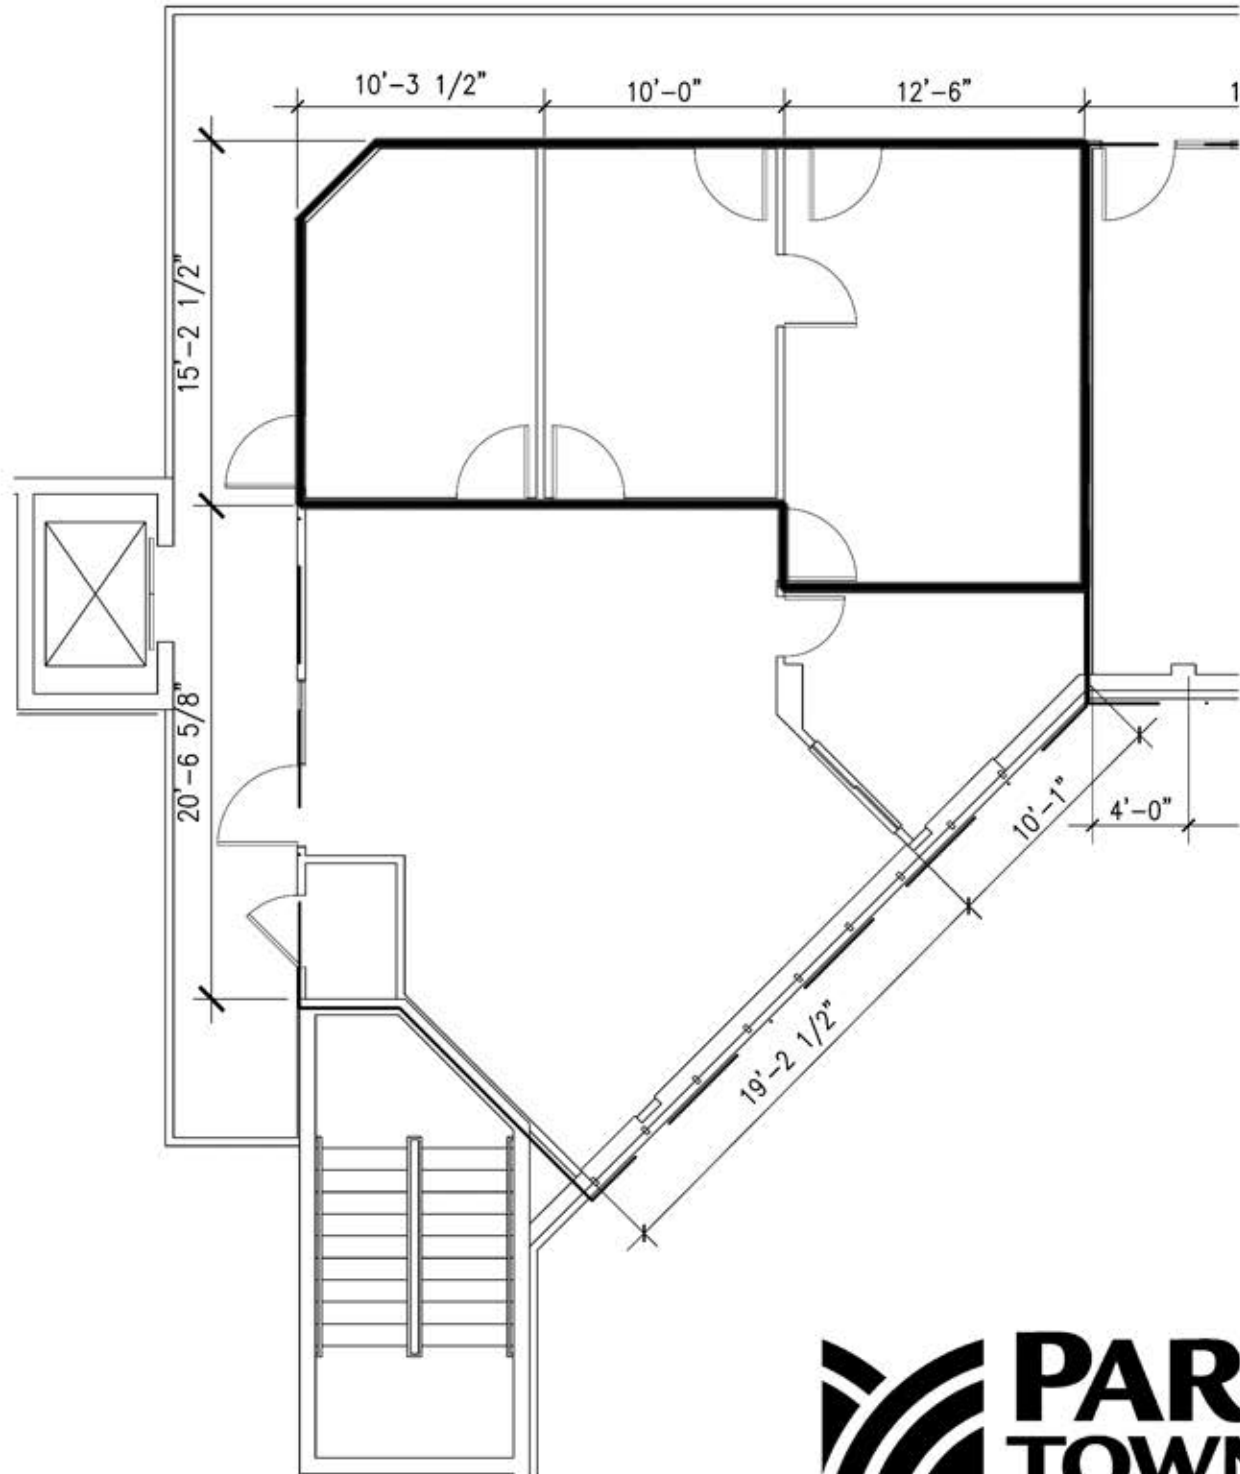

SUITE 235 - 378 Sq. Ft.

DEVELOPMENT ▲ MANAGEMENT ▲ REALTY

608-833-9044 parktowne.com