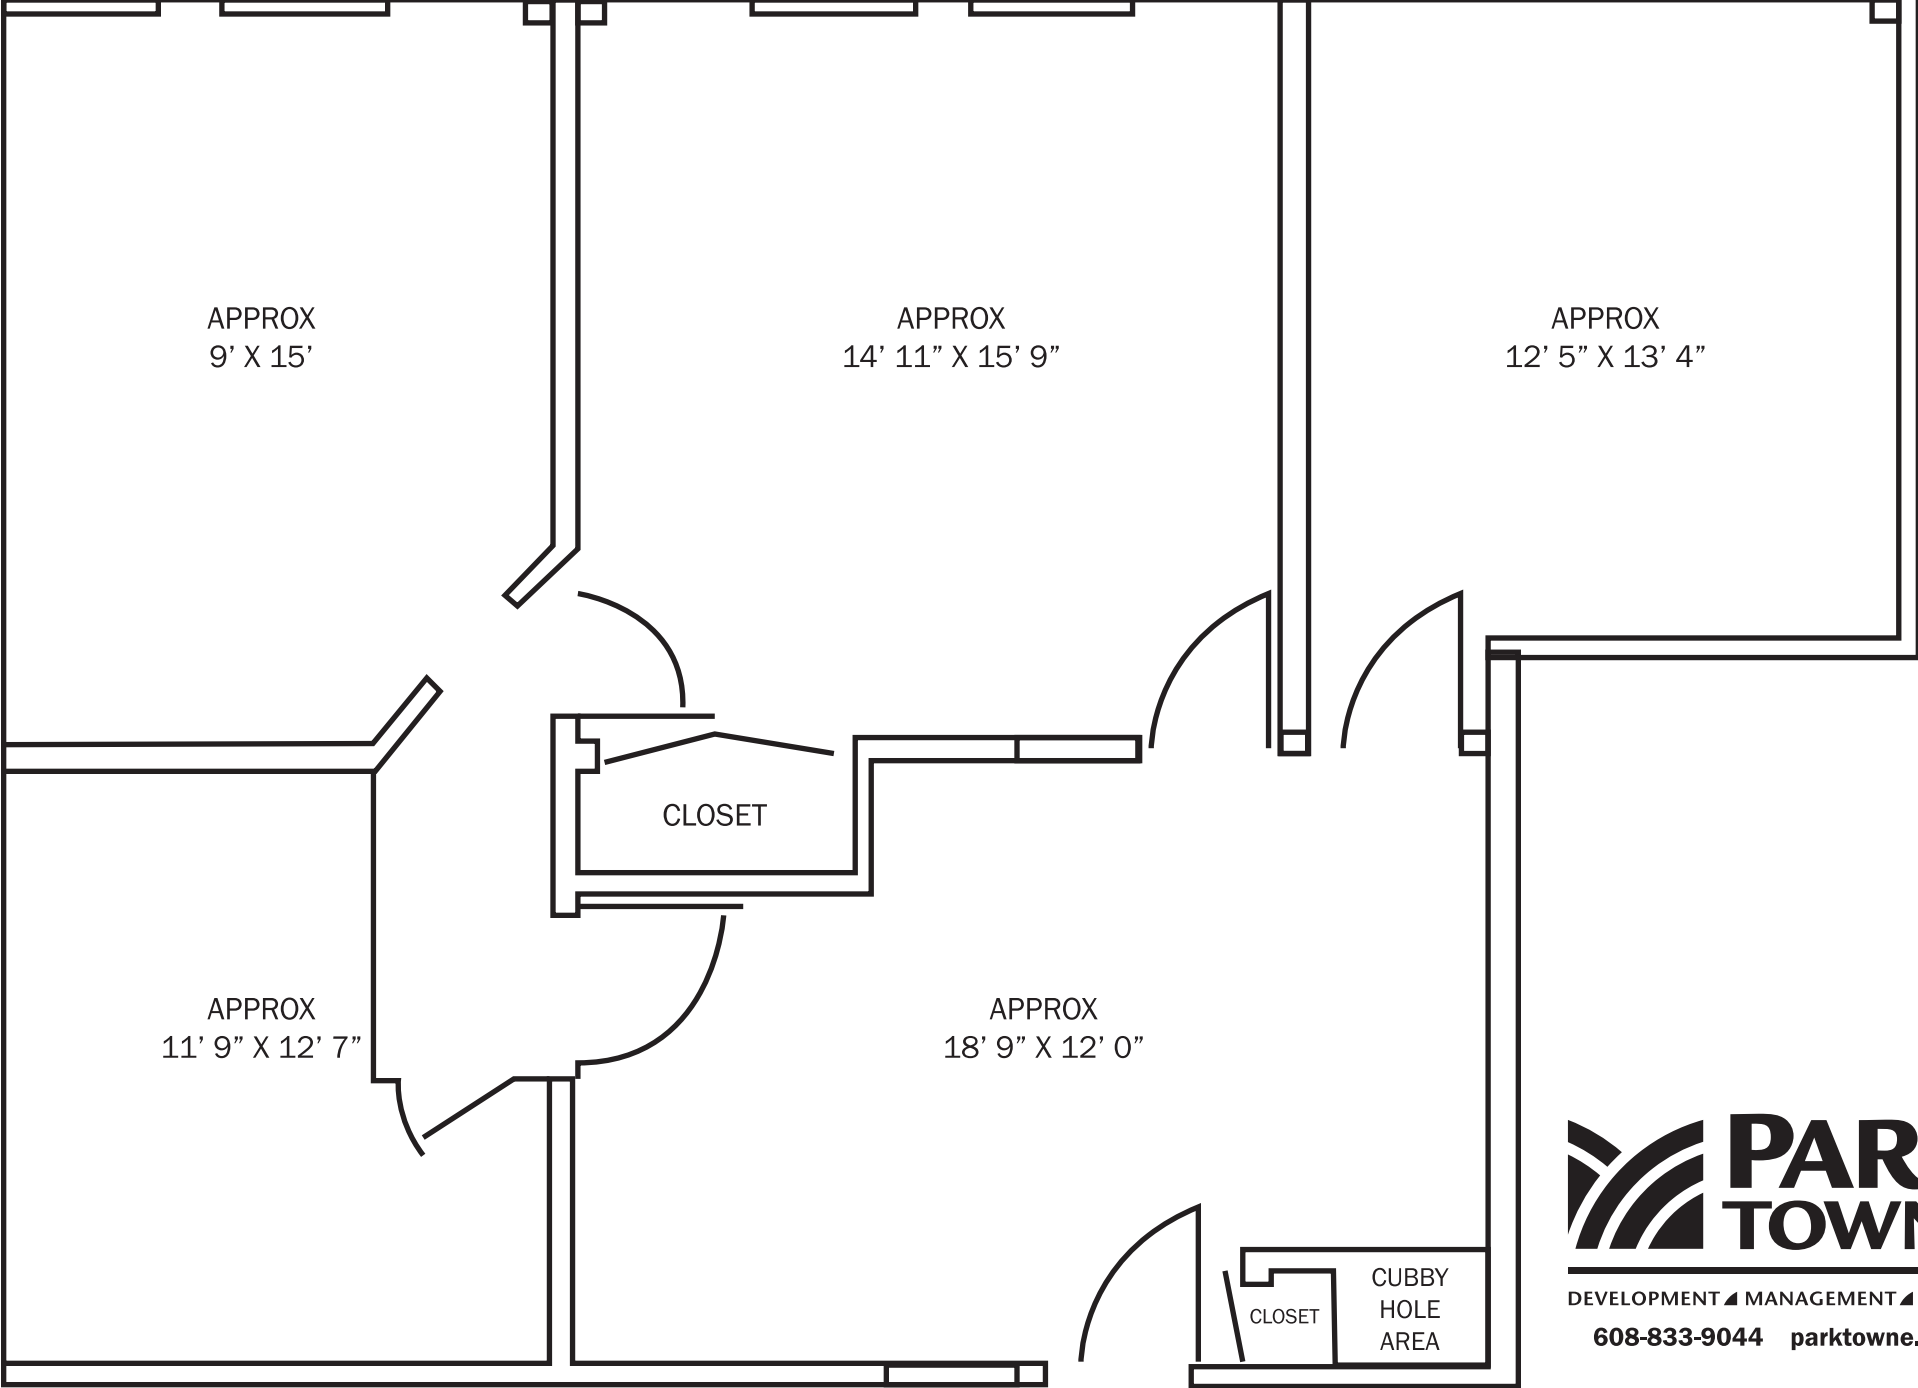

# SUITE 290 - 1,006 Sq. Ft.

DEVELOPMENT ▲ MANAGEMENT ▲ REALTY

608-833-9044 [parktowne.com](http://parktowne.com)