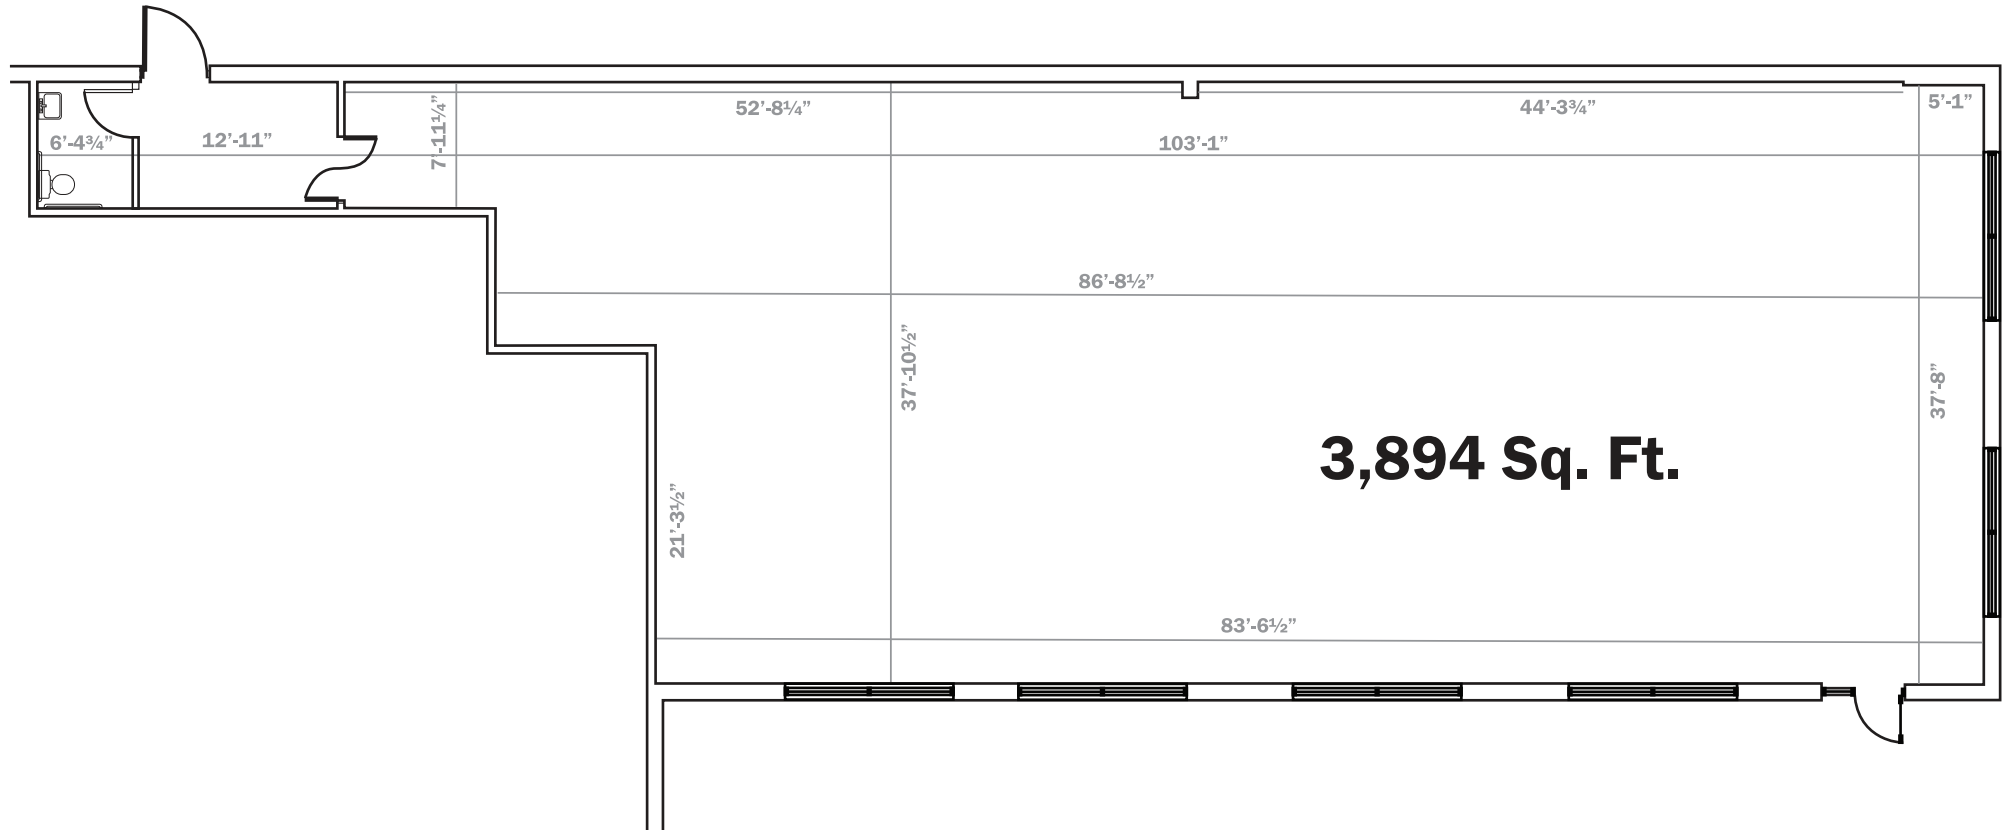

# 6730 Odana Road, Madison, WI 53719

DEVELOPMENT ▲ MANAGEMENT ▲ REALTY

608-833-9044 parktowne.com