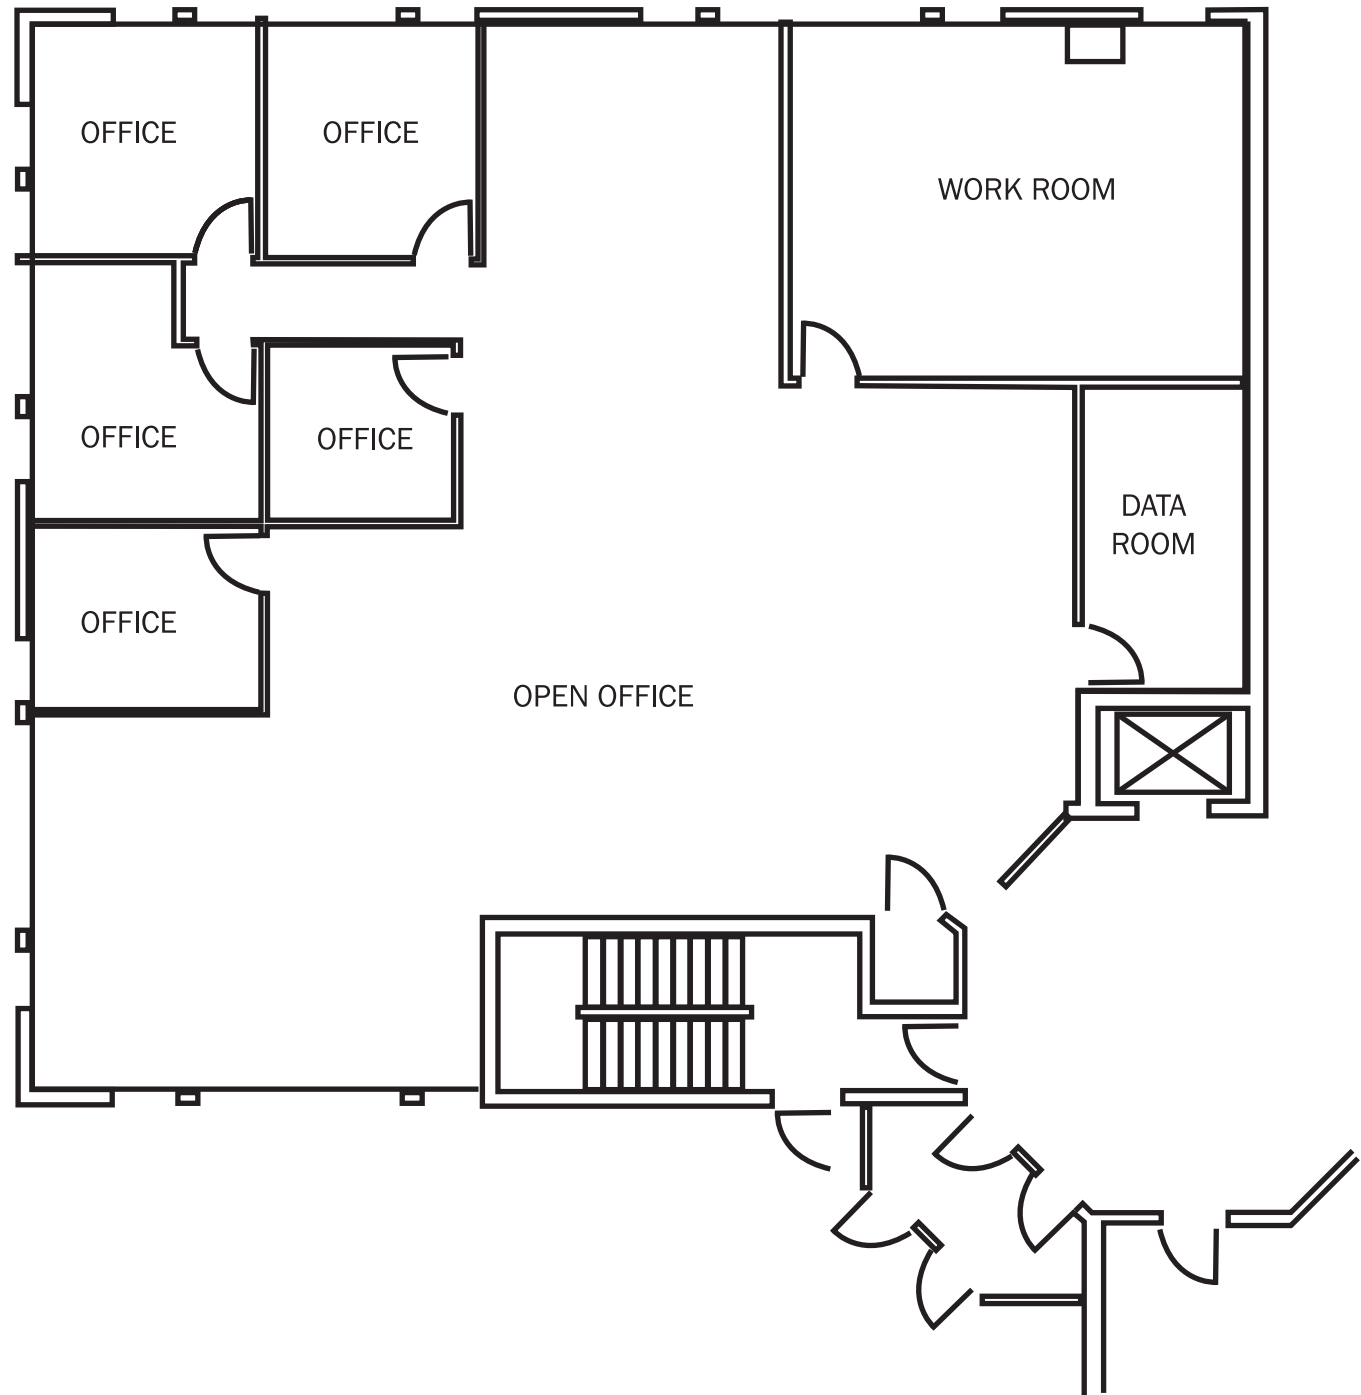

SUITE 110

3,200 Sq. Ft.

DEVELOPMENT ▲ MANAGEMENT ▲ REALTY

608-833-9044 parktowne.com