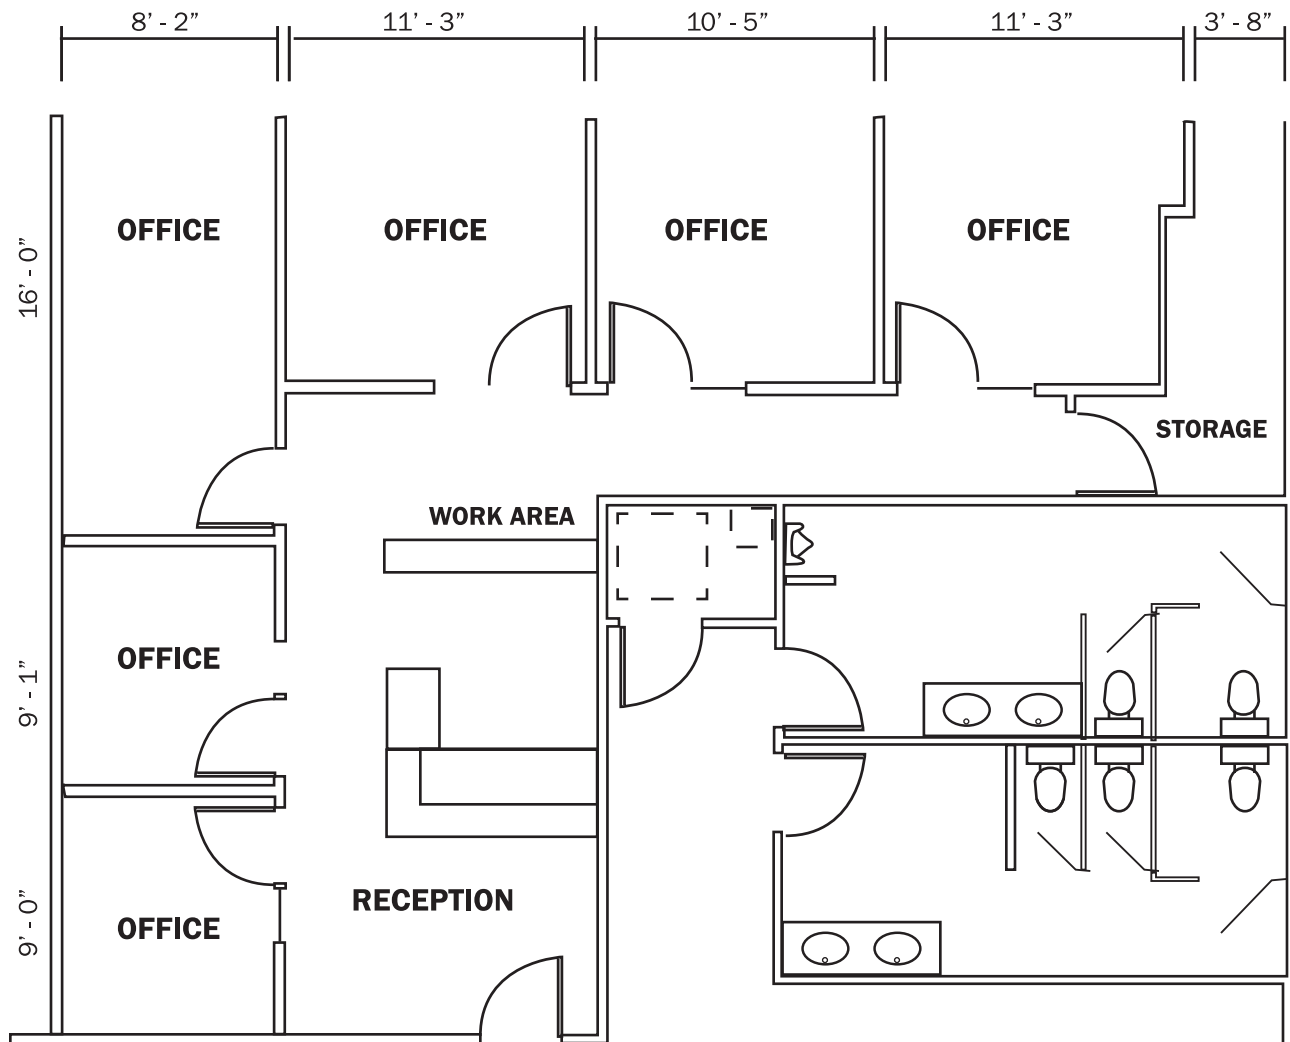

SUITE 201 - 1,162 Sq. Ft.

DEVELOPMENT ▲ MANAGEMENT ▲ REALTY

608-833-9044 parktowne.com