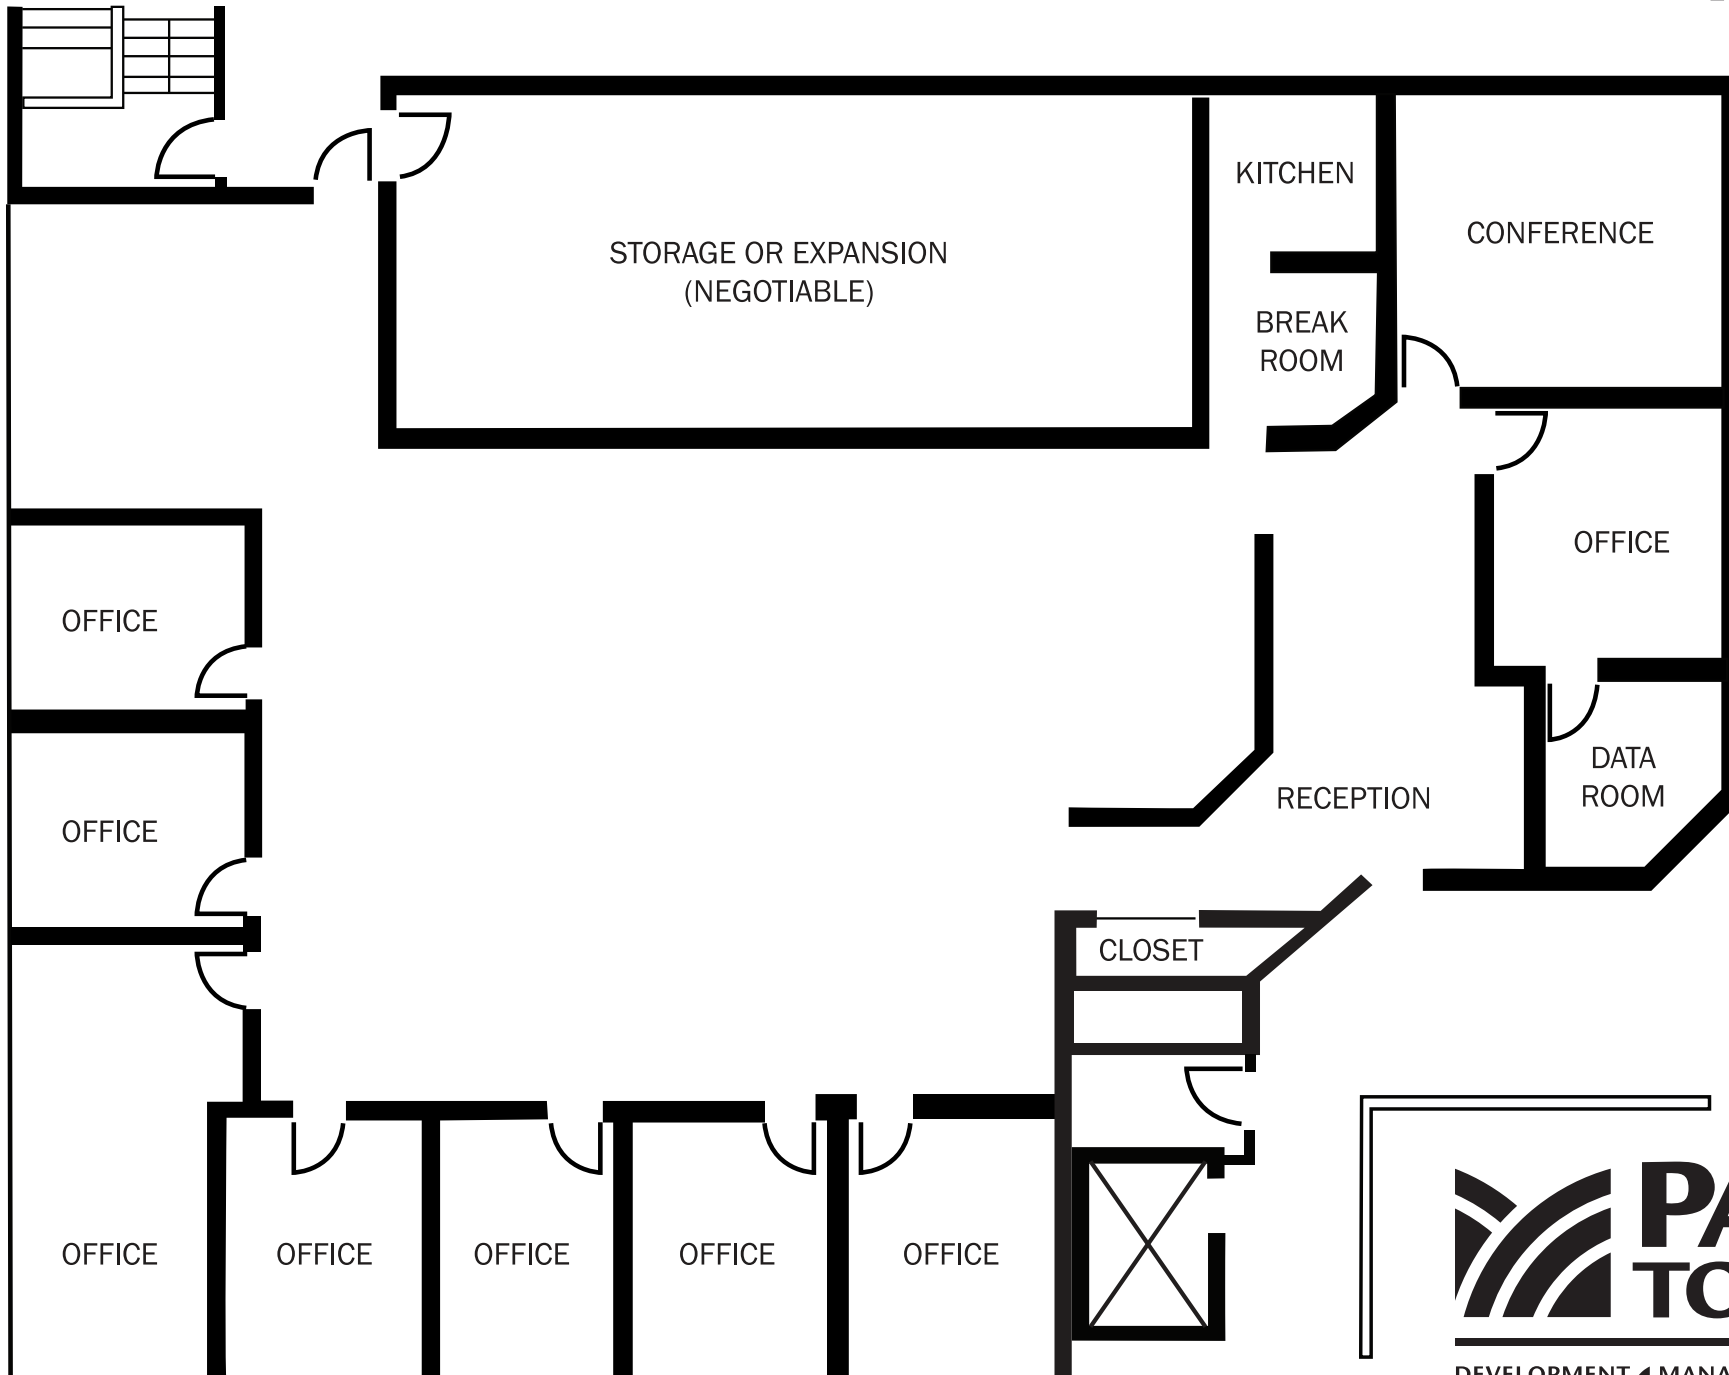

SUITE 200 - 4,427 Sq. Ft.

DEVELOPMENT ▲ MANAGEMENT ▲ REALTY

608-833-9044 parktowne.com