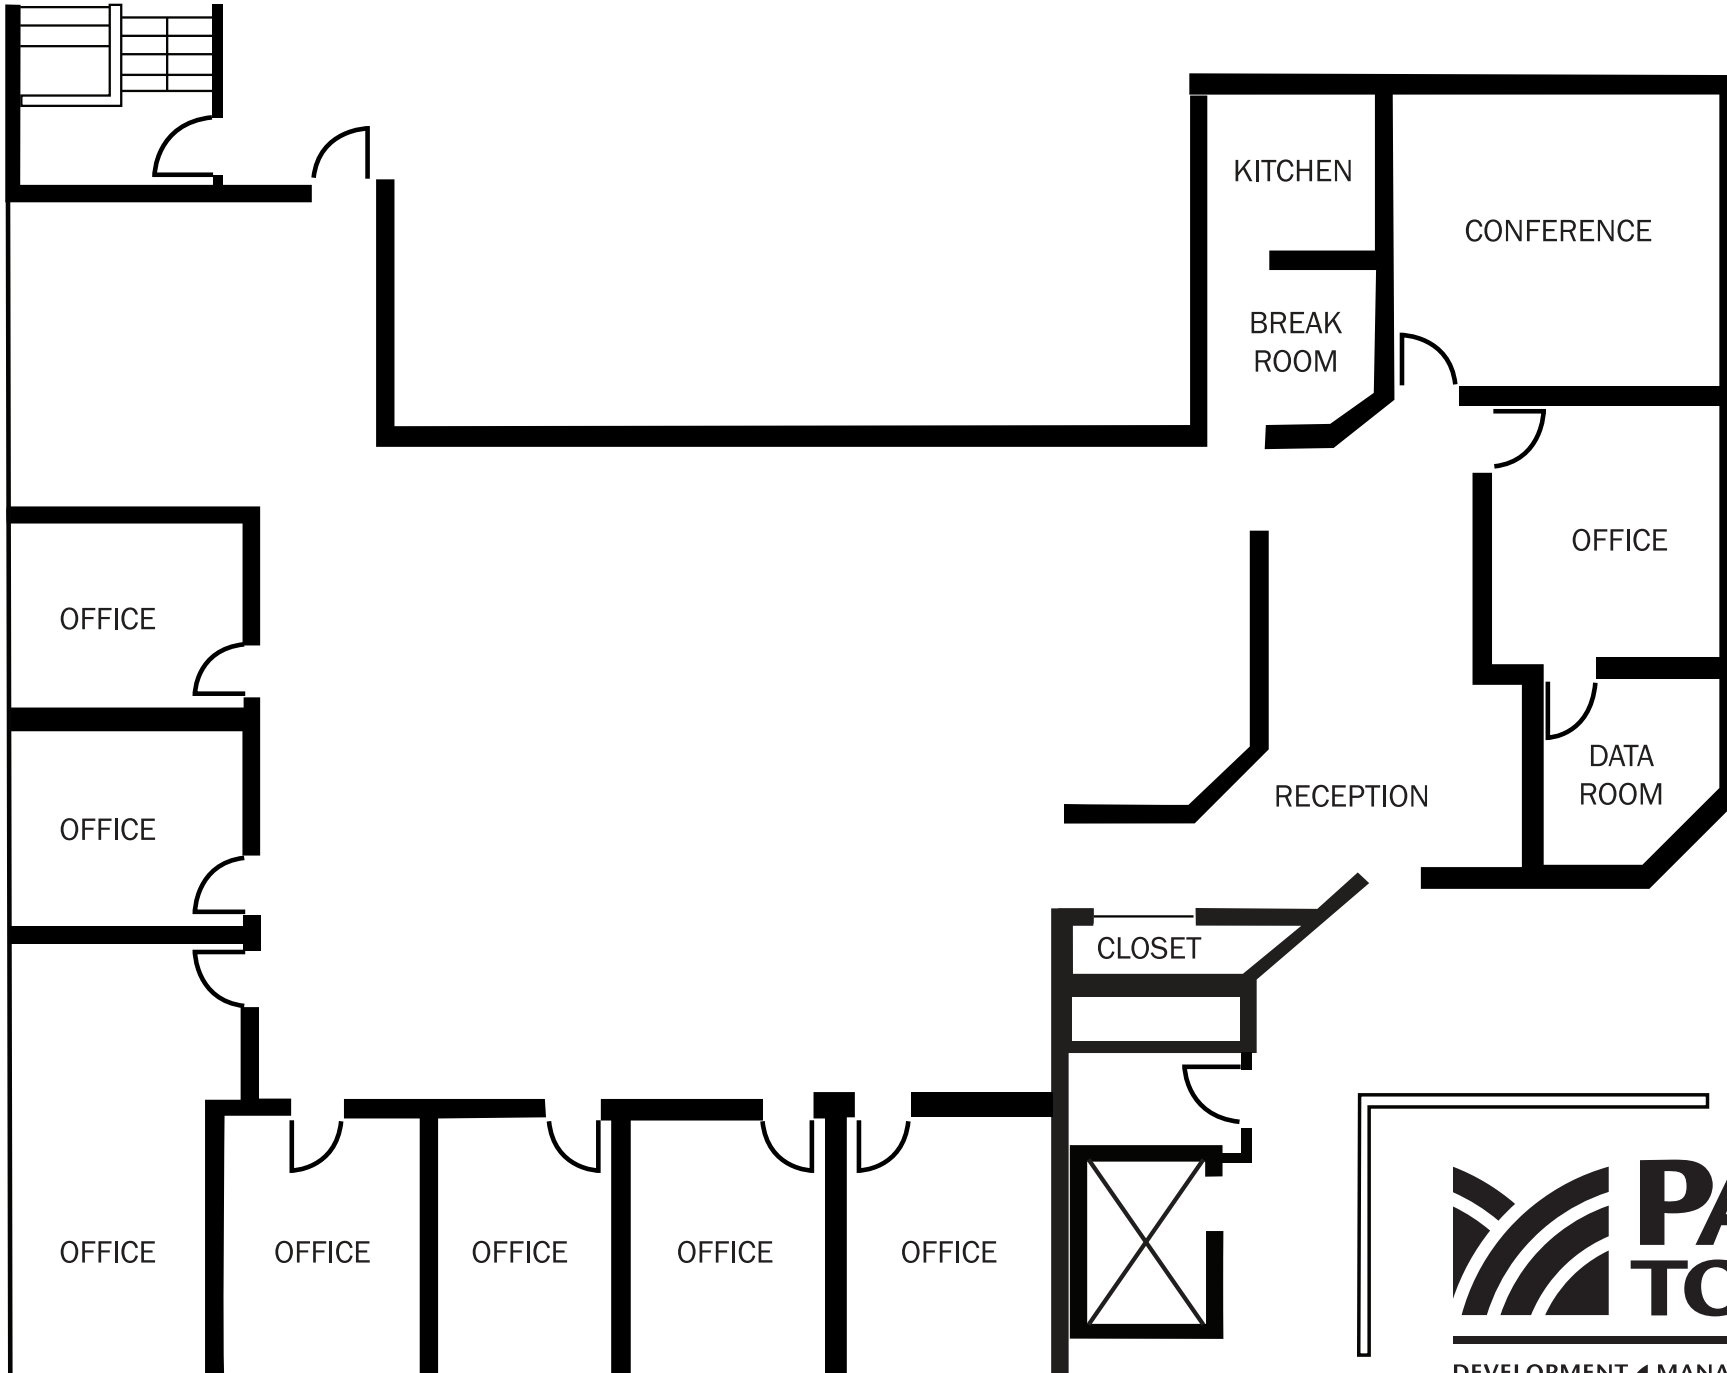

SUITE 200 - 3,757 Sq. Ft.

DEVELOPMENT ▲ MANAGEMENT ▲ REALTY

608-833-9044 parktowne.com