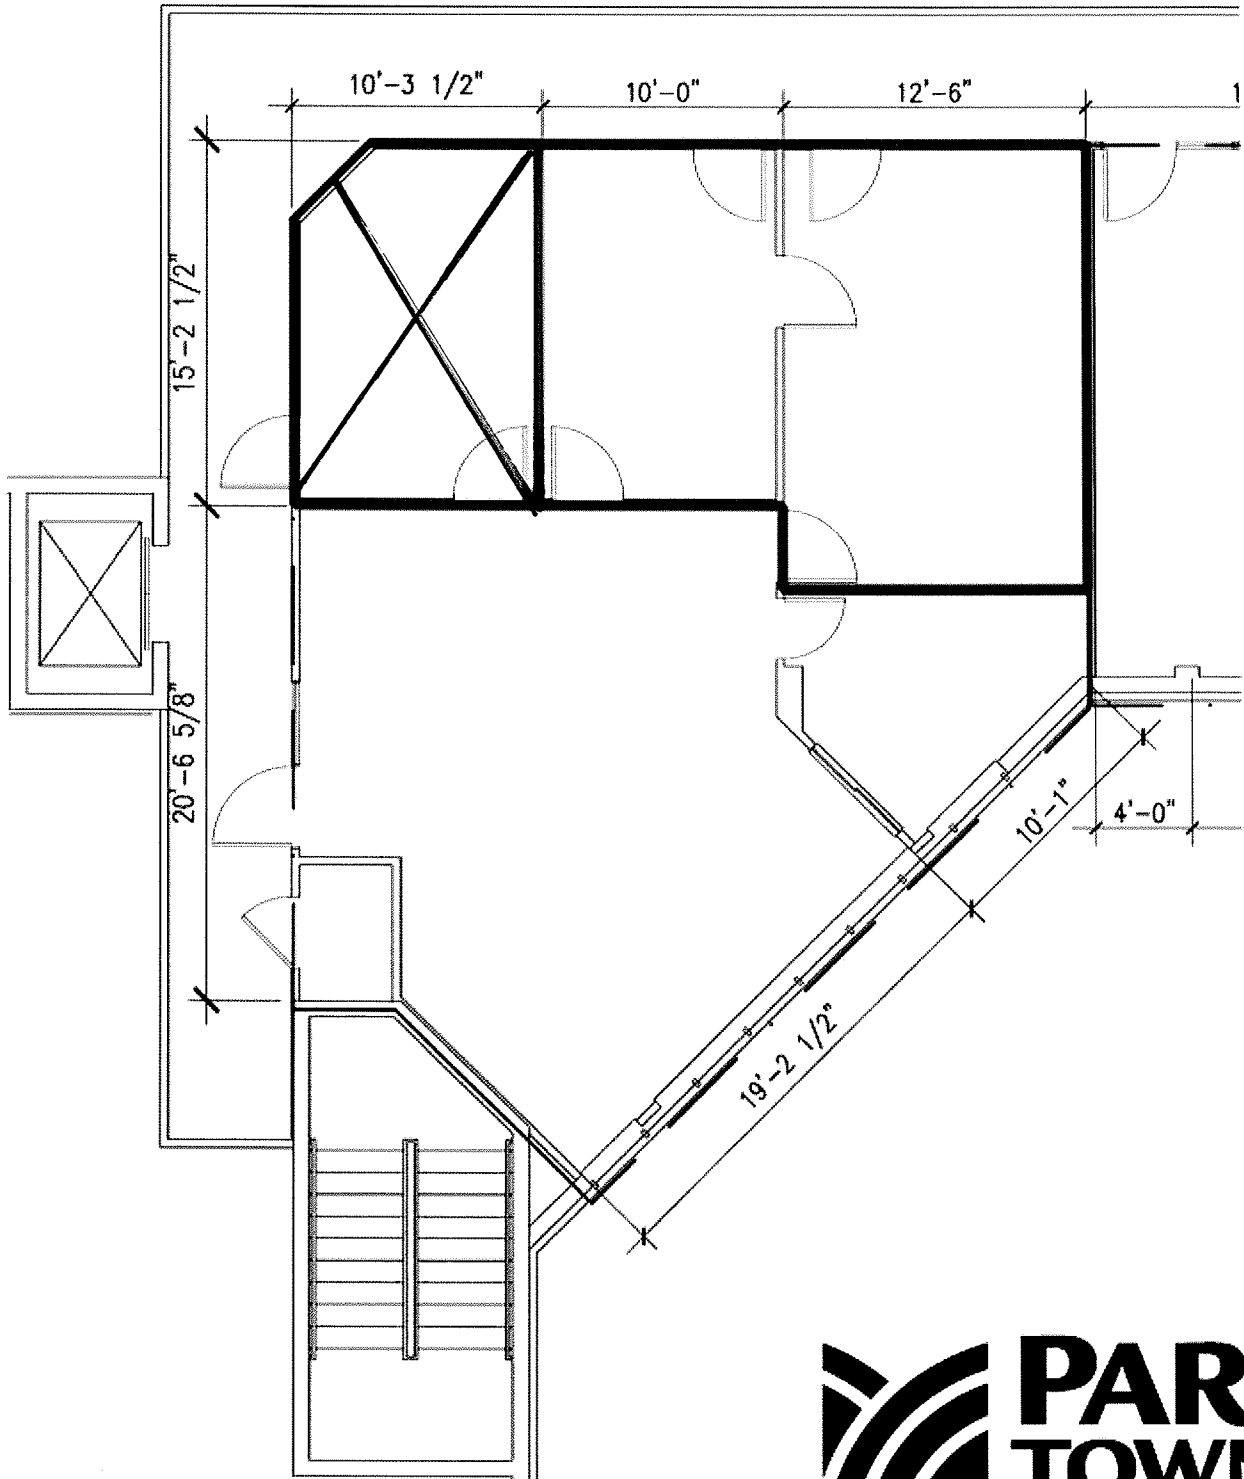

# SUITE 235 - 378 Sq. Ft.

DEVELOPMENT ▲ MANAGEMENT ▲ REALTY

608-833-9044 [parktowne.com](http://parktowne.com)