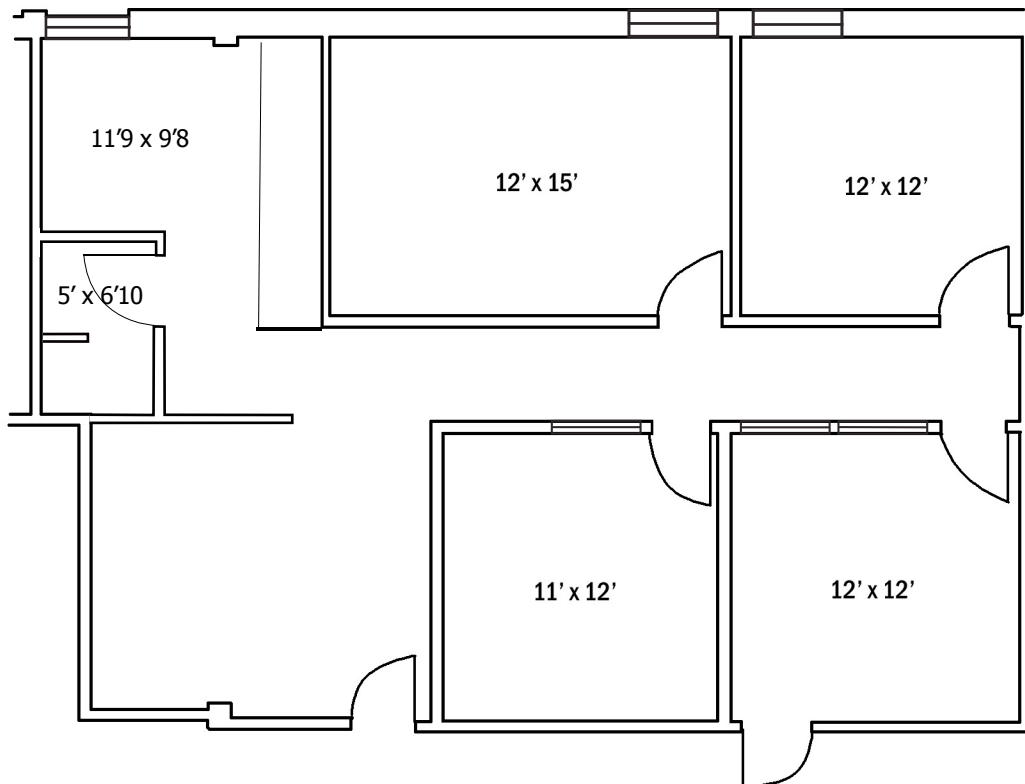

# SUITE 240 - 1,078 SF

DEVELOPMENT ▀ MANAGEMENT ▀ REALTY

608-833-9044 [parktowne.com](http://parktowne.com)