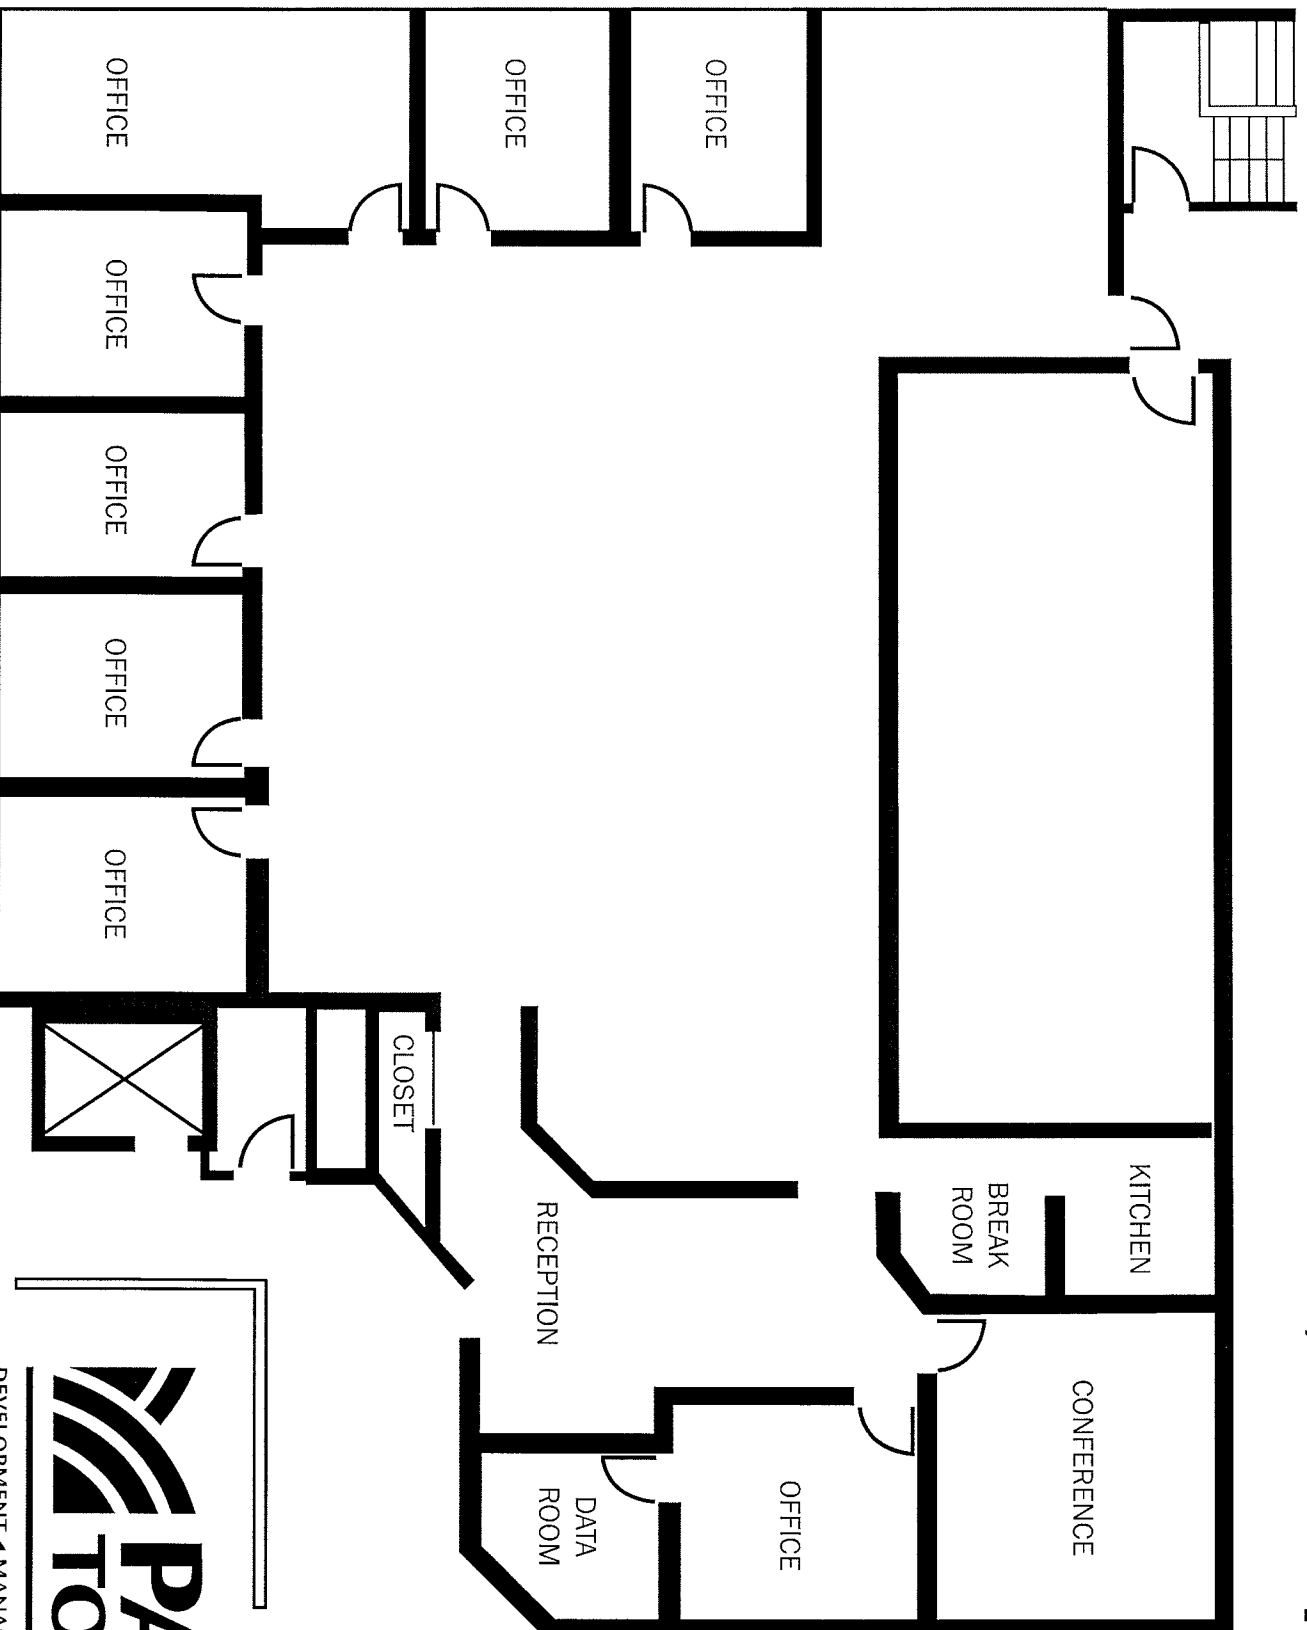

# SUITE 200 - 4,427 Sq. Ft.

DEVELOPMENT ▲ MANAGEMENT ▲ REALTY

608-833-9044 parktowne.com